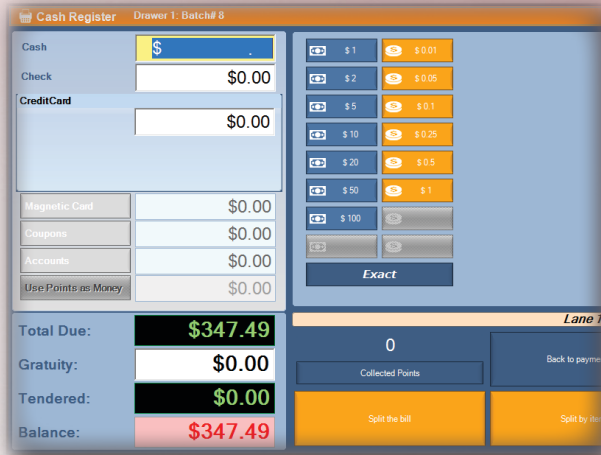

Bowling proprietors want an efficient, easy-to-use system for their staff to use and customers to enjoy... And Focus-NEX delivers!

FOCUS-NEX

Front Desk & Office Systems

With features such as a complete POS system with inventory control, built-in league and tournament management, customized reporting, integrated credit card handling, customized gift cards and membership management and so much more...

Focus-NEX is a truly complete family center management system.

Steltronic

Lanes Manager

Customized Reporting

Credit Card Integration

Point of Sale (POS) Module

Focus-NEX Features a complete Point of Sale Module... No need to purchase other computer systems for your restaurant, pro shop, bar, or retail areas!