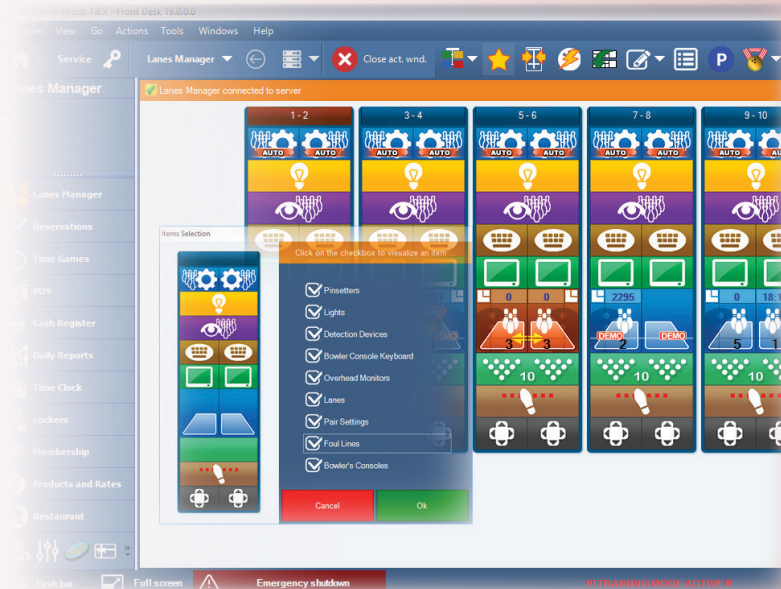

Packed with features, our Focus-NEX &

Vision-NEX system brings you a complete and efficient management system and brings your customers a rich, interactive bowling experience.

Based on the latest Microsoft™ SQL Server technology and combining the best-looking patented 3-D High Definition graphics in the industry with an easy-to-use graphical interface, our Focus-NEX & Vision-NEX system **IS** the Future of Automatic Scoring.... here today!

VISION-NEX

Patented 3-D Animated Scoring

Steltronic

- Selectable Animation Modes
- Interactive 3-D Graphics
- Easiest-to-Read Scoring Grids
- High Definition Graphics
- Special Games Mode
- On-Screen Advertising
- Reliable, Highest Quality Hardware
- Stand-Alone Mode
- Interactive Games Mode
- Ten pin, Five pin, Duck Pin, Candle Pin, and more than 34 worldwide pinsetters interfaced
- Practice Bowling Mode

Focus-NEX: Complete Front Desk and Office Management System

FOCUS-NEX

Front Desk & Office Systems

- Bowling Lanes Manager
- Complete POS System
- Micros and 14 additional Third Party Integrations
- League and Tournament Management
- Frequent Bowler and Membership
- Customized Gift Cards
- Online Booking
- Reservations and Waiting Lists
- Employee Time Clock Management
- Customized Reports
- Restaurant and Inventory Management
- So Much More!

Much more than keeping score, Focus-NEX gives you complete control of your bowling center!

Our Focus-NEX front desk and office systems are easy to use and loaded with features to help you run your bowling center with confidence and efficiency.