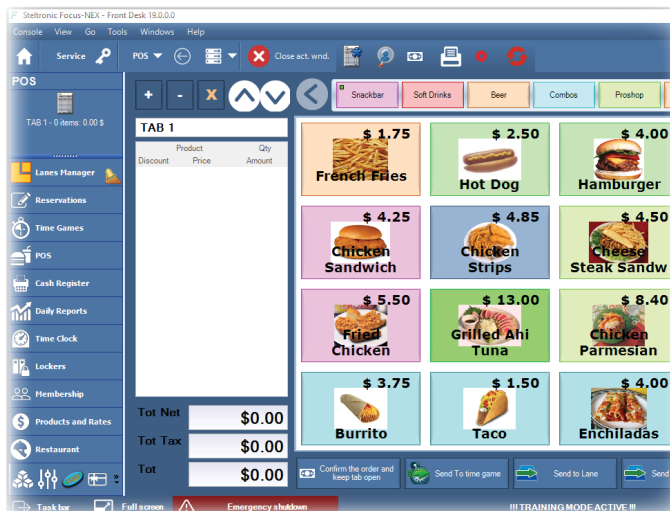

Focus-NEX is a truly complete family center management system.

Steltronic

Lanes Manager

Customized Reporting

Credit Card Integration

Point of Sale (POS) Module

Focus-NEX Features a complete Point of Sale Module... No need to purchase other computer systems for your restaurant, pro shop, bar, or retail areas!

- Easy-to-use, configurable buttons with item photos
- Create packages with one price
- Print order receipts to any printer
- Inventory and reordering control
- Create, add and close orders and tabs easily
- Complete Restaurant Module