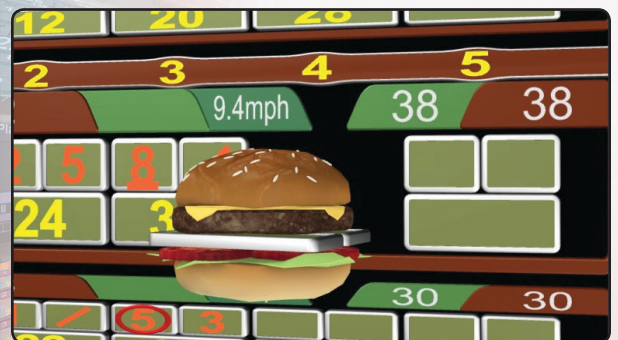

Vision-NEX: Patented 3-D Automatic Bowling Scoring

Vision-NEX Lane Computers

With the highest quality electronics, innovative features and reliability, Vision-NEX Lane Computers and related hardware components set the standard for the industry.

VISION-NEX

Patented 3-D Animated Scoring

Our Vision-NEX Lane Computers interface with high definition HDMI flat panel monitors delivers High Definition Animated graphics to your center! Our Patented 3-D Animated Scoring graphics are exclusive to Steltronic... You've got to see them to believe it!

Interactive 3-D Graphics

Steltronic