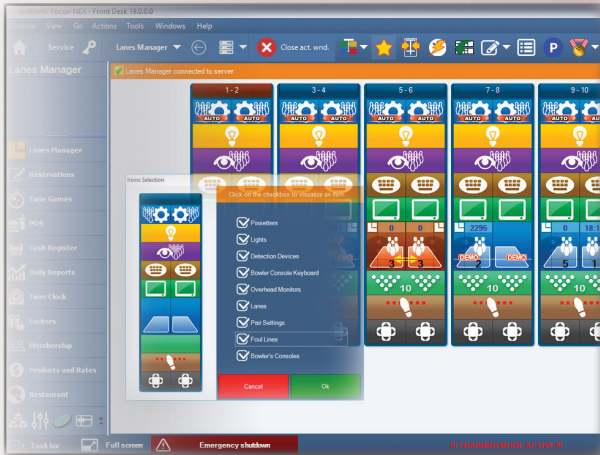

Bowling proprietors want an efficient, easy-to-use system for their staff to use and customers to enjoy... And Focus-NEX delivers!

FOCUS-NEX

Front Desk & Office Systems

With features such as a complete POS system with inventory control, built-in league and tournament management, customized reporting, integrated credit card handling, customized gift cards and membership management and so much more...

Focus-NEX is a truly complete family center management system.

Steltronic

Lanes Manager

Customized Reporting

Credit Card Integration

Point of Sale (POS) Module

Focus-NEX Features a complete Point of Sale Module... No need to purchase other computer systems for your restaurant, pro shop, bar, or retail areas!